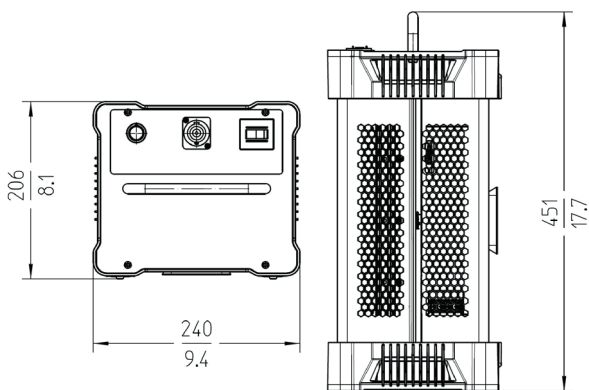

Technical Specifications

Lamphead	
Optical System	Swappable Soft Diffusion Panels
Light Aperture	1280 x 870 mm / 50.4 x 34.4"
Beam Angle	105° (Half Peak Angle)
Weight	41 kg / 90.4 lbs (incl. Carbon Fiber Yoke and Spigot)
Handling	Carbon Fiber Yoke, Dual High-Strength Tilt Lock
Mounting	28 mm Spigot (Junior Pin)
Tilt Angle	+/- 90°
Lamphead Voltage Input	54 V DC
Power Consumption	1,500 W Nominal, 1,600 W Maximum
Lamphead Power Connection	Male 4-Pin Metal Locking - 30 Amp
White Light	2,800 K to 10,000 K continuously variable correlated color temperature
Colored Light	Full RGB+W color gamut with Hue and Saturation control
Color Temperature Tolerance	+/- 100 K (nominal), +/- 1/8 Green-Magenta (nominal)
Color Rendition	CRI Average > 95 TLCI Average > 90
Green-Magenta Adjustment	continuously adjustable (Full Minusgreen to Full Plusgreen)
Dimming	0 to 100 % continuous
Control	On-Board Controller, 5-Pin DMX In and Through, EtherCon LAN network connectivity, USB-A, Art-Net
Wireless Control	LumenRadio CRMX (DMX & RDM)
Remote Device Management (RDM)	DMX Setup, Hour Counter and Standard RDM commands
Software Interface	Ethernet: DMX Setup, Fixture Status & Control, and Firmware Upgrade through PC or Mac USB-A: Software Upgrade via flash drive
Housing Color	Blue/Silver
Ambient Temperature Operation	-20 to +45° C (-4 to +113° F)
Protection Class / IP Rating	III / IP20
Estimated LED Lifetime (L70)	50,000 hours
Estimated Color Shift Over Lifetime (CCT)	+/- 5 %
Certifications	CE, CB, ENEC, cNRTLus, FCC pending: PSE