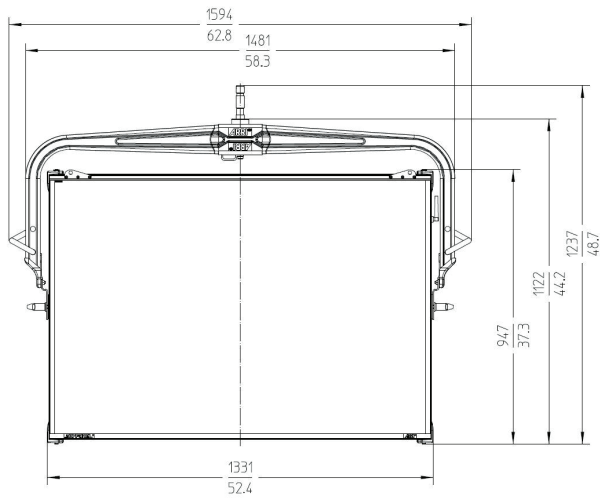

Technical Specifications

Lamphead	
Optical System	Swappable Soft Diffusion Panels
Light Aperture	1280 x 870 mm / 50.4 x 34.4"
Beam Angle	105° (Half Peak Angle)
Weight	41 kg / 90.4 lbs (incl. Carbon Fiber Yoke and Spigot)
Handling	Carbon Fiber Yoke, Dual High-Strength Tilt Lock
Mounting	28 mm Spigot (Junior Pin)
Tilt Angle	+/- 90°
Lamphead Voltage Input	54 V DC
Power Consumption	1,500 W Nominal, 1,600 W Maximum
Lamphead Power Connection	Male 4-Pin Metal Locking - 30 Amp
White Light	2,800 K to 10,000 K continuously variable correlated color temperature
Colored Light	Full RGB+W color gamut with Hue and Saturation control
Color Temperature Tolerance	+/- 100 K (nominal), +/- 1/8 Green-Magenta (nominal)
Color Rendition	CRI Average > 95 TLCI Average > 90
Green-Magenta Adjustment	continuously adjustable (Full Minusgreen to Full Plusgreen)
Dimming	0 to 100 % continuous
Control	On-Board Controller, 5-Pin DMX In and Through, EtherCon LAN network connectivity, USB-A, Art-Net
Wireless Control	LumenRadio CRMX (DMX & RDM)
Remote Device Management (RDM)	DMX Setup, Hour Counter and Standard RDM commands
Software Interface	Ethernet: DMX Setup, Fixture Status & Control, and Firmware Upgrade through PC or Mac USB-A: Software Upgrade via flash drive
Housing Color	Blue/Silver
Ambient Temperature Operation	-20 to +45° C (-4 to +113° F)
Protection Class / IP Rating	III / IP20
Estimated LED Lifetime (L70)	50,000 hours
Estimated Color Shift Over Lifetime (CCT)	+/- 5 %
Certifications	CE, CB, ENEC, cNRTLus, FCC pending: PSE

Power Supply Unit	
Power Supply Input Range	100 to 240 V ~, 50/60 Hz
Power Supply Output Range	54 V DC
Power Input Connection	powerCON 32A (Schuko / Edison / China / Japan / Bare Ends cables available)
Power Output Connection	Female 4-Pin Metal Locking - 30 Amp
Protection Class / IP Rating	I / IP20
Weight	11.2 kg / 24.7 lbs
Dimensions	451 x 240 x 206 mm / 17.7 x 9.4 x 8.1"
Control	On-Board On / Off Switch
Mounting	SkyPanel PSU Super Clamp Adapter
Certifications	CE, CB, ENEC, cNRTLus pending: PSE

All specifications are nominal / typical values.