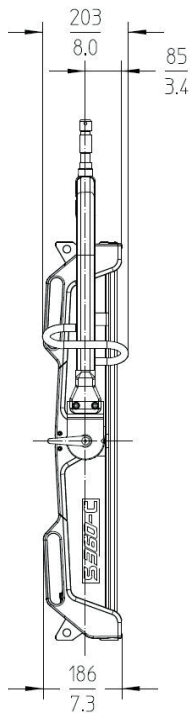

Technical Specifications

Lamphead	
Optical System	Swappable Soft Diffusion Panels
Light Aperture	1280 x 870 mm / 50.4 x 34.4"
Beam Angle	105° (Half Peak Angle)
Weight	41 kg / 90.4 lbs (incl. Carbon Fiber Yoke and Spigot)
Handling	Carbon Fiber Yoke, Dual High-Strength Tilt Lock
Mounting	28 mm Spigot (Junior Pin)
Tilt Angle	+/- 90°
Lamphead Voltage Input	54 V DC
Power Consumption	1,500 W Nominal, 1,600 W Maximum
Lamphead Power Connection	Male 4-Pin Metal Locking - 30 Amp
White Light	2,800 K to 10,000 K continuously variable correlated color temperature
Colored Light	Full RGB+W color gamut with Hue and Saturation control
Color Temperature Tolerance	+/- 100 K (nominal), +/- 1/8 Green-Magenta (nominal)
Color Rendition	CRI Average > 95 TLCI Average > 90
Green-Magenta Adjustment	continuously adjustable (Full Minusgreen to Full Plusgreen)
Dimming	0 to 100 % continuous
Control	On-Board Controller, 5-Pin DMX In and Through, EtherCon LAN network connectivity, USB-A, Art-Net
Wireless Control	LumenRadio CRMX (DMX & RDM)
Remote Device Management (RDM)	DMX Setup, Hour Counter and Standard RDM commands
Software Interface	Ethernet: DMX Setup, Fixture Status & Control, and Firmware Upgrade through PC or Mac USB-A: Software Upgrade via flash drive
Housing Color	Blue/Silver
Ambient Temperature Operation	-20 to +45° C (-4 to +113° F)
Protection Class / IP Rating	III / IP20
Estimated LED Lifetime (L70)	50,000 hours
Estimated Color Shift Over Lifetime (CCT)	+/- 5 %
Certifications	CE, CB, ENEC, cNRTLus, FCC pending: PSE

Power Supply Unit	
Power Supply Input Range	100 to 240 V ~, 50/60 Hz
Power Supply Output Range	54 V DC
Power Input Connection	powerCON 32A (Schuko / Edison / China / Japan / Bare Ends cables available)
Power Output Connection	Female 4-Pin Metal Locking - 30 Amp
Protection Class / IP Rating	I / IP20
Weight	11.2 kg / 24.7 lbs
Dimensions	451 x 240 x 206 mm / 17.7 x 9.4 x 8.1"
Control	On-Board On / Off Switch
Mounting	SkyPanel PSU Super Clamp Adapter
Certifications	CE, CB, ENEC, cNRTLus pending: PSE

All specifications are nominal / typical values.