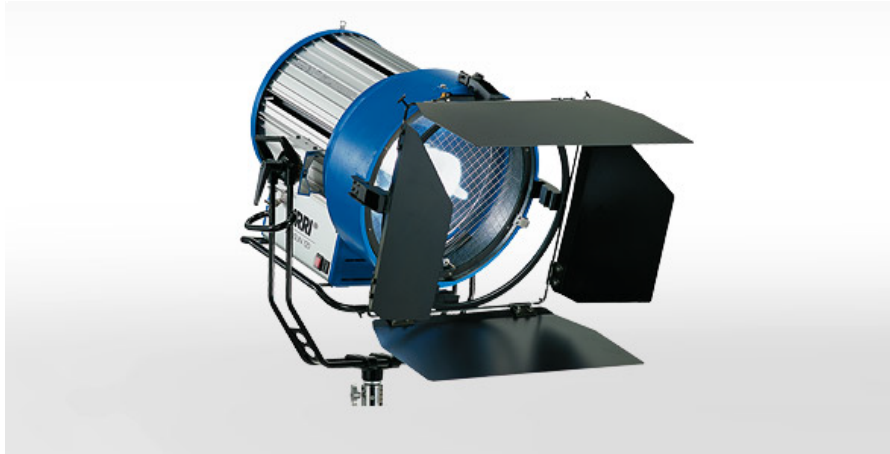

ARRISUN 120

Type of Lamphead:	Par
Power:	12000 W
Lamp Type:	HMI 12000 W/SE GX38
Supply Voltage:	160 V
Correlated Color Temperature:	6000 K
Lamp Base:	GX38
Lens Diameter:	500 mm
Barn Door Size:	530 mm
Filter Insertion Size:	580 mm
Mounting:	Spigot 28mm
Packed Size:	875 mm - 815 mm - 950 mm
Packed Volume:	677470 ccm
Shipping Weight:	63 kg
Protection Class:	IP 23
Compliance:	CE, CB-GS, cNRTL