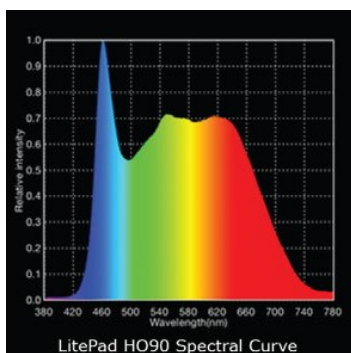

ROSCO HO90

LitePad

LitePad HO90 is Rosco's revolutionary, edge-lit LED source that lighting professionals use for accent and fill lighting – now featuring a high CRI output. At only 0.3" (8mm) thick, LitePad HO90 is able to fit in places where conventional light sources will not. LitePad HO90 is daylight balanced (5300K), features High CRI (90+) emitters and produces a soft, flattering quality of light that is easy on the eyes. Available in six standard sizes, LitePad HO90 has LEDs on all four sides of the perimeter for maximum brightness, while an interior connector provides a solid power connection directly on the LitePad itself. LitePad HO90 is the perfect solution for lighting night-time car interiors, adding a glow to scenery or props, or any situation that needs extra illumination without space for a traditional fixture.

PROPERTIES

- Color Temperature: 5300K
- CRI: 93
- Lamp Life: 60,000 hrs
- Operating Temperature: -30°C - +85°C
- Power: 12V DC Input

LitePad HO90

DIMENSIONS & WEIGHT

	Width	Length	Depth	Weight
3" Circle	3.0" Diameter		0.37"	0.10 lbs.
3" x 6"	3.0"	6.0"	0.37"	0.30 lbs.
3" x 12"	3.0"	12.0"	0.37"	0.55 lbs.
6" x 6"	6.0"	6.0"	0.37"	0.55 lbs.
6" x 12"	6.0"	12.0"	0.37"	1.10 lbs.
12" x 12"	12.0"	12.0"	0.37"	2.15 lbs.