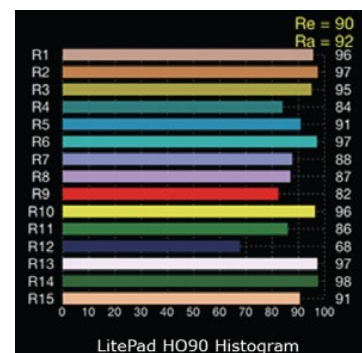

ROSCO HO90

LitePad

LitePad HO90 is Rosco's revolutionary, edge-lit LED source that lighting professionals use for accent and fill lighting – now featuring a high CRI output. At only 0.3" (8mm) thick, LitePad HO90 is able to fit in places where conventional light sources will not. LitePad HO90 is daylight balanced (5300K), features High CRI (90+) emitters and produces a soft, flattering quality of light that is easy on the eyes. Available in six standard sizes, LitePad HO90 has LEDs on all four sides of the perimeter for maximum brightness, while an interior connector provides a solid power connection directly on the LitePad itself. LitePad HO90 is the perfect solution for lighting night-time car interiors, adding a glow to scenery or props, or any situation that needs extra illumination without space for a traditional fixture.

IN THE BOX

- LitePad HO90
- Transformer
- Right Angle Extension Cable

POWER CONSUMPTION

	Wattage	Amps
3" Circle	3.25	0.27
3" x 6"	6	0.5
3" x 12"	9.75	0.81
6" x 6"	7.75	0.65
6" x 12"	12	1
12" x 12"	16	1.33

PROPERTIES

- Color Temperature: 5300K
- CRI: 93
- Lamp Life: 60,000 hrs
- Operating Temperature: -30°C - +85°C
- Power: 12V DC Input

LitePad HO90

DIMENSIONS & WEIGHT

	Width	Length	Depth	Weight
3" Circle	3.0" Diameter		0.37"	0.10 lbs.
3" x 6"	3.0"	6.0"	0.37"	0.30 lbs.
3" x 12"	3.0"	12.0"	0.37"	0.55 lbs.
6" x 6"	6.0"	6.0"	0.37"	0.55 lbs.
6" x 12"	6.0"	12.0"	0.37"	1.10 lbs.
12" x 12"	12.0"	12.0"	0.37"	2.15 lbs.

LIGHT OUTPUT

	Units	12"	18"	24"	36"	48"
3" Circle	FC	21	9	5.3	2.5	1.5
	LUX	230	100	57	26	16
3" x 6"	FC	50	23	13	6	3.5
	LUX	520	240	140	65	37
3" x 12"	FC	70	37	21	10	5.6
	LUX	800	400	230	110	60
6" x 6"	FC	70	34	18	8.5	5
	LUX	740	370	200	90	53
6" x 12"	FC	120	60	34	16	9
	LUX	1300	640	370	170	100
12" x 12"	FC	180	90	52	25	14
	LUX	1900	970	560	260	150