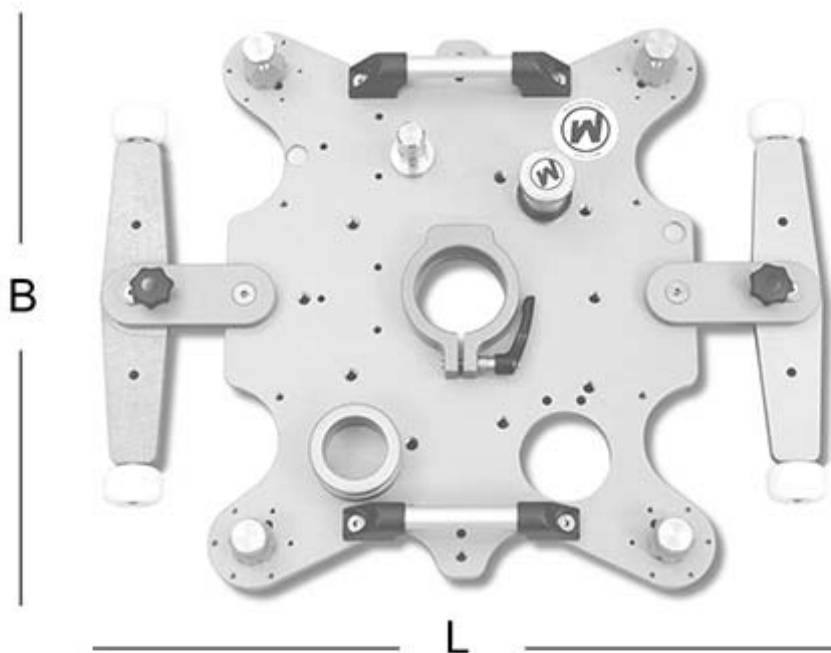

Technical data:

Kurzer Radstand	
Länge	72,45 cm (L)
Breite	51,8 cm (B)
Langer Radstand	
Länge	64,45 cm (L)
Breite	43,8 cm (B)
Höhe	8 cm
Gewicht	ca. 12 cm
Packmaße	63 x 55 x 22 cm

(/wp-content/uploads/2016/02/Bildschirmfoto-2016-06-21-um-14.31.06.png)