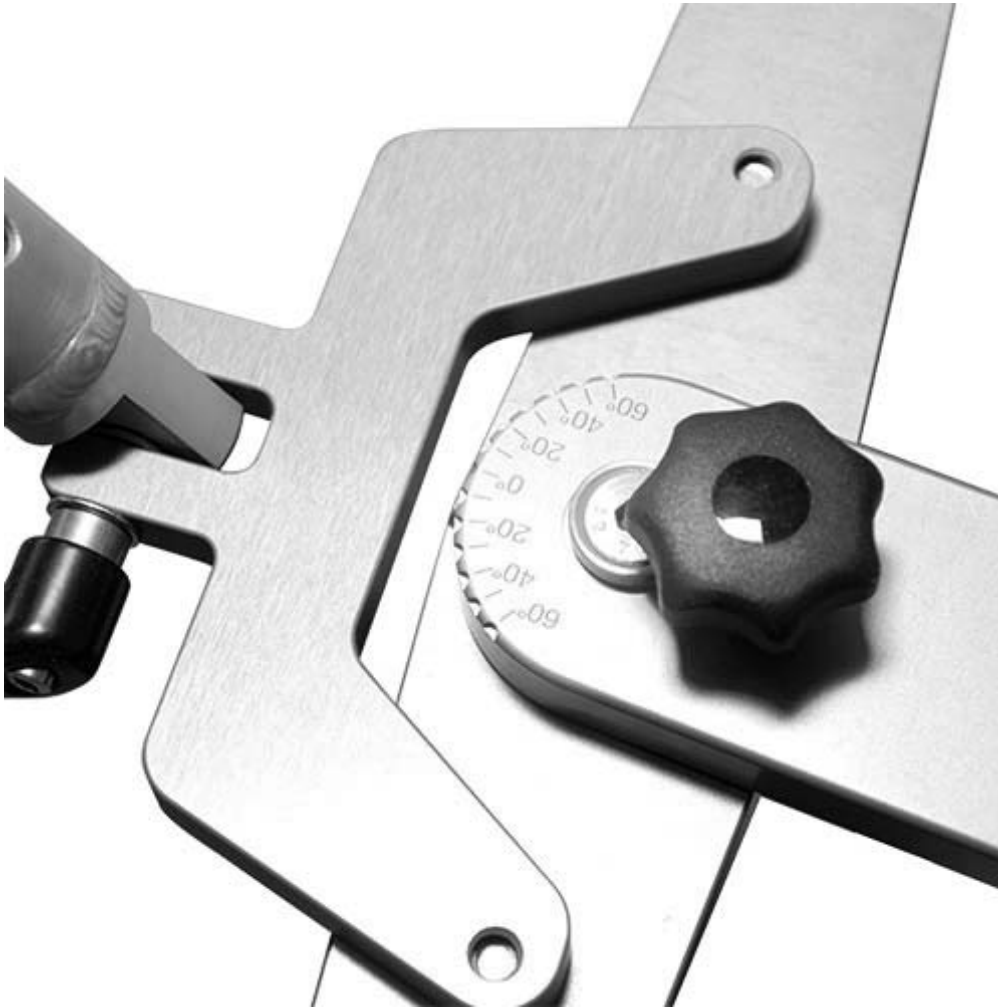

Product Highlights

Technical data

Accessories

Item No. 2206-0 Rocker Dolly-Basis-Set consists of:

- Rocker Dolly basis
- 2 grip handle
- Small euro mount adapter
- Clamp for euro mount adapter
- 2 sets of table wheels (Item No. 2206-50)
- Adapter for 4-way leveller (Item No. 2211-2)
- Manual

The highlights at a glance:

- flat design for low starting height
- Curve diameter can be changed freely
- Extensive accessories for upgrades available

([http://www.movietech.de/wp-](http://www.movietech.de/wp-content/uploads/2016/02/rocker_17.jpg)

[content/uploads/2016/02/rocker_17.jpg](http://www.movietech.de/wp-content/uploads/2016/02/rocker_17.jpg))

Adjustable steering radius:

The adjustable steering radius enable to move precisely in curves even in close

(http://www.movietech.de/wp-content/uploads/2016/02/Detail_Lenkradius_Rockerdolly.jpg)

Scale for steering angle:

The steering angle may be easily and exactly set via a scale

(<http://www.movietech.de/wp->