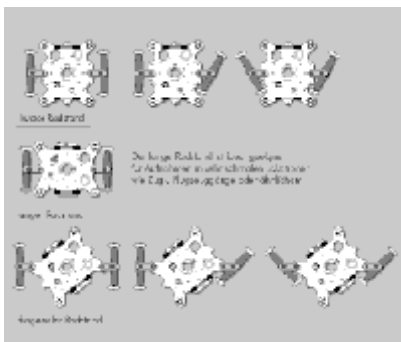

[content/uploads/2016/02/rocker_17.jpg](http://www.movietech.de/wp-content/uploads/2016/02/rocker_17.jpg))

Adjustable steering radius:

The adjustable steering radius enable to move precisely in curves even in close

(http://www.movietech.de/wp-content/uploads/2016/02/Detail_Lenkradius_Rockerdolly.jpg)

Scale for steering angle:

The steering angle may be easily and exactly set via a scale

(<http://www.movietech.de/wp->