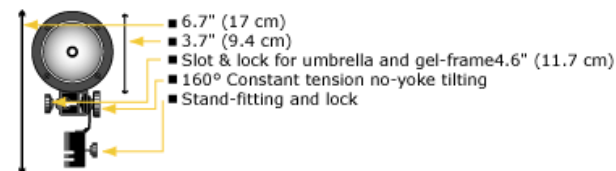

Pro-light Specs & Tech. Data

Weight:
Pro-light with 4' captive cable: 1.3 lbs (590 g)
With 4' cable & 12' extension cable: 2 lbs (907 g)