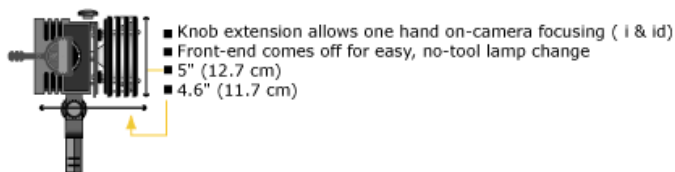

Pro-light Specs & Tech. Data

Weight:
Pro-light with 4' captive cable: 1.3 lbs (590 g)
With 4' cable & 12' extension cable: 2 lbs (907 g)