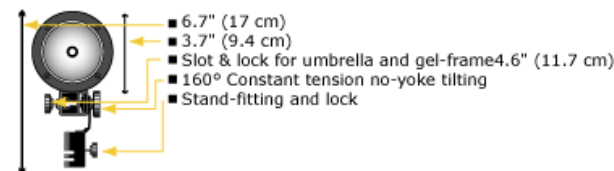

Pro-light Specs & Tech. Data

Weight:

Pro-light with 4' captive cable: 1.3 lbs (590 g)

With 4' cable & 12' extension cable: 2 lbs (907 g)